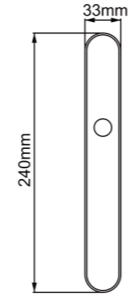

Rosete No.
TL03
Diameter & Height
50mm, 10mm
Material
Steel

Rosete No.
ZL03
Diameter & Height
50.5mm, 9.2mm
Material
Zinc

Rosete No.
ZL05
Diameter & Height
53.5mm, 11.5mm
Material
Zinc

www.advance-hardware.com

www.advance-hardware.com

Rosete No.
ZL09
Length & Height
52mm, 9.5mm
Material
Zinc

Rosete No.
ZL26
Diameter & Thickness
36mm, 3.5mm
Material
Zinc

Rosete No.
SY21
Material
Stainless Steel

A rosette with different holes

Material
Steel

www.advance-hardware.com

www.advance-hardware.com

Plate No.
TB16

Material
Steel

Plate No.
TB17

Material
Steel

Plate No.
TB18
Material
Steel

Plate No.
TB20
Material
Steel

www.advance-hardware.com

www.advance-hardware.com

Plate No.
TB21
Material
Steel

Plate No.
TB22
Material
Steel

Plate No.
ZB01

Material
Zinc

Plate No.
ZB02