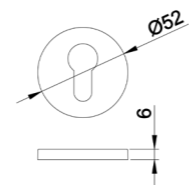

Material
Zinc

www.advance-hardware.com

www.advance-hardware.com