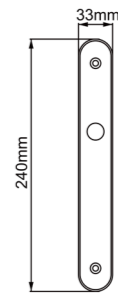

Diameter & Height
53mm, 8mm

Material
Stainless Steel

Rosete No.
SL21

Length & Height
55mm, 8mm

Material
Stainless Steel

Rosete No.
TL02

Diameter & Height
53mm, 10mm

Material
Steel

Rosete No.
TL03
Diameter & Height
50mm, 10mm
Material
Steel

Rosete No.
ZL03
Diameter & Height
50.5mm, 9.2mm
Material
Zinc

Rosete No.
ZL05
Diameter & Height
53.5mm, 11.5mm
Material
Zinc

www.advance-hardware.com

www.advance-hardware.com

Rosete No.
ZL09
Length & Height
52mm, 9.5mm
Material
Zinc

Rosete No.
ZL26
Diameter & Thickness
36mm, 3.5mm
Material
Zinc

Rosete No.
SY21
Material
Stainless Steel

A rosette with different holes

Plate No.
SB08
Material
Stainless Steel

www.advance-hardware.com

www.advance-hardware.com

Plate No.
SB09
Material
Stainless Steel

Plate No.
SB19
Material
Stainless Steel

Plate No.
SB20
Material
Stainless Steel