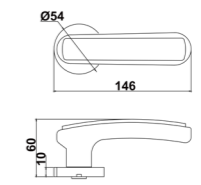

Lever No.
B119

www.advance-hardware.com

www.advance-hardware.com

Lever No.
B121

Lever No.
B125