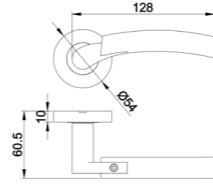

Lever No.
S006

Item No.
SQ02S006