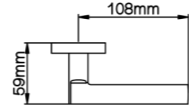

www.advance-hardware.com

www.advance-hardware.com