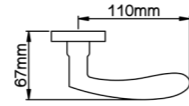

www.advance-hardware.com

www.advance-hardware.com

www.advance-hardware.com

www.advance-hardware.com