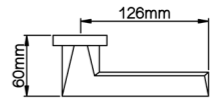

www.advance-hardware.com

www.advance-hardware.com

www.advance-hardware.com

www.advance-hardware.com