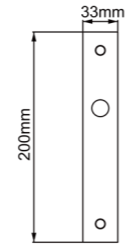

Plate No.
ZB15

Material
Zinc

Item No.
ZD06A002

Hole Style
CD

www.advance-hardware.com

www.advance-hardware.com