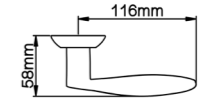

Lever No.
A016
Item No.
ZQ05A016