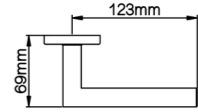

Lever No.
S016
Item No.
SQ21S016