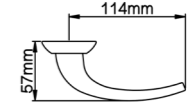

Lever No.
A011
Item No.
ZQ05A011