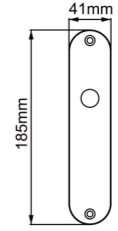

Diameter & Height
53mm, 8mm

Material
Stainless Steel

Rosete No.
SL21

Length & Height
55mm, 8mm

Material
Stainless Steel

Rosete No.
TL02

Diameter & Height
53mm, 10mm

Material
Steel

Rosete No.
TL03
Diameter & Height
50mm, 10mm
Material
Steel

Rosete No.
ZL03
Diameter & Height
50.5mm, 9.2mm
Material
Zinc

Rosete No.
ZL05
Diameter & Height
53.5mm, 11.5mm
Material
Zinc

www.advance-hardware.com

www.advance-hardware.com

Rosete No.
ZL09
Length & Height
52mm, 9.5mm
Material
Zinc

Rosete No.
ZL26
Diameter & Thickness
36mm, 3.5mm
Material
Zinc

Rosete No.
SY21
Material
Stainless Steel

A rosette with different holes

Plate No.
SB08
Material
Stainless Steel

www.advance-hardware.com

www.advance-hardware.com

Plate No.
SB09
Material
Stainless Steel

Plate No.
SB19
Material
Stainless Steel

Plate No.
SB20
Material
Stainless Steel