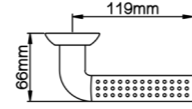

www.advance-hardware.com

www.advance-hardware.com