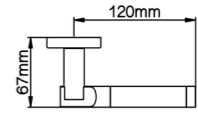

www.advance-hardware.com

www.advance-hardware.com