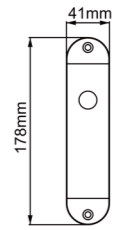

Diameter & Height
53mm, 8mm

Material
Stainless Steel

Rosete No.
SL21

Length & Height
55mm, 8mm

Material
Stainless Steel

Rosete No.
TL02

Diameter & Height
53mm, 10mm

Material
Steel

Rosete No.
TL03
Diameter & Height
50mm, 10mm
Material
Steel

Rosete No.
ZL03
Diameter & Height
50.5mm, 9.2mm
Material
Zinc

Rosete No.
ZL05
Diameter & Height
53.5mm, 11.5mm
Material
Zinc

www.advance-hardware.com

www.advance-hardware.com

Rosete No.
ZL09
Length & Height
52mm, 9.5mm
Material
Zinc

Rosete No.
ZL26
Diameter & Thickness
36mm, 3.5mm
Material
Zinc

Rosete No.
SY21
Material
Stainless Steel

A rosette with different holes

Plate No.
TB04
Material
Steel

www.advance-hardware.com

www.advance-hardware.com

Plate No.
TB05
Material
Steel

Plate No.
TB07
Material
Steel

Plate No.
TB12

Material
Steel

Plate No.
TB15