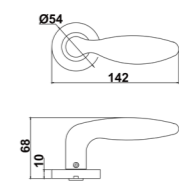

Lever No.
B105P

www.advance-hardware.com

www.advance-hardware.com

Lever No.
B106

Lever No.
B107