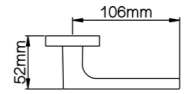

www.advance-hardware.com

www.advance-hardware.com