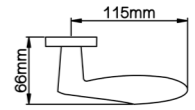

Lever No.
A036
Item No.
ZQ03A036