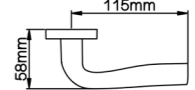

Lever No.
A035
Item No.
ZQ03A035