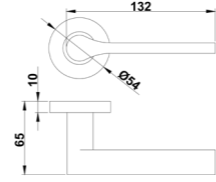

Lever No.
B142