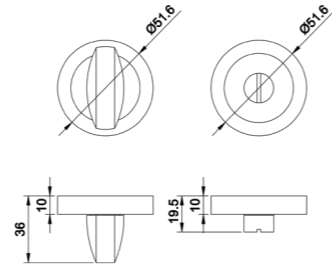

Material
Stainless Steel

Rosete No.
SL03-JS