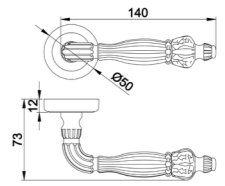

Lever No.
Z049
Item No.
ZQ47Z049

Lever No.
Z051
Item No.
ZB49Z051