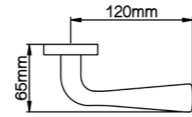

Lever No.
Z018
Item No.
ZQ03Z018

Lever No.
Z021
Item No.
ZQ05Z021

www.advance-hardware.com

www.advance-hardware.com