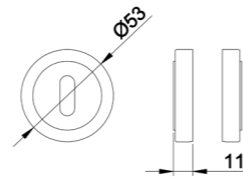

Material
Stainless Steel

Rosete No.
ZY68