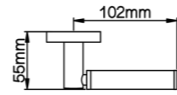

Lever No.
Z006
Item No.
ZQ03Z006

Lever No.
Z009
Item No.
ZQ03Z009

www.advance-hardware.com

www.advance-hardware.com