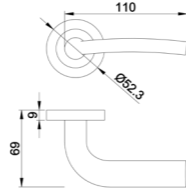

Lever No.
A094

Item No.
ZQ62A094