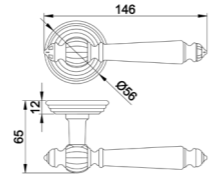

Lever No.
Z046
Item No.
ZQ46Z046

Lever No.
Z050
Item No.
ZQ46Z050

www.advance-hardware.com

www.advance-hardware.com