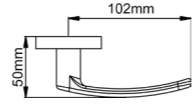

www.advance-hardware.com

www.advance-hardware.com