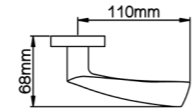

Lever No.
A010
Item No.
ZQ03A010

Lever No.
A013
Item No.
ZQ05A013

www.advance-hardware.com

www.advance-hardware.com