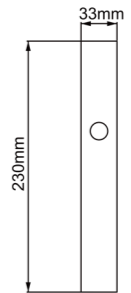

Rosete No.
TL03
Diameter & Height
50mm, 10mm
Material
Steel

Rosete No.
ZL03
Diameter & Height
50.5mm, 9.2mm
Material
Zinc

Rosete No.
ZL05
Diameter & Height
53.5mm, 11.5mm
Material
Zinc

www.advance-hardware.com

www.advance-hardware.com

Rosete No.
ZL09
Length & Height
52mm, 9.5mm
Material
Zinc

Rosete No.
ZL26
Diameter & Thickness
36mm, 3.5mm
Material
Zinc

Rosete No.
SY21
Material
Stainless Steel

A rosette with different holes

Plate No.
ZB11
Material
Zinc

www.advance-hardware.com

www.advance-hardware.com

Plate No.
ZB13
Material
Zinc

Plate No.
ZB14
Material
Zinc

Plate No.
ZB15

Material
Zinc

Item No.
ZD06A002

Hole Style
CYL

A rosette with different holes

*Different centre-to-centre distances are available.
(48mm, 57mm, 70mm, 72mm, 68mm, 85mm, 90mm)

 ABH	 ABH-D	 ABM-D	 ACBH-D
 ACH	 ACH-D	 ACM-D	 AIM-D
 AIMD-1	 ASH	 ASH-D	 ASM-D
 BBAE	 BBZ	 BC	 BMN
 BNB	 BNB-D	 BNI	 BNI-D
 BSN	 BSN-D	 CO	 COH
 COH-D	 DBK	 DNI	 DWT
 EABH	 EOA	 HBC	 MC
 MC-L	 MN	 MN-L	 NB
 NB3	 NI-L	 ORB	 ORBH-D
 ORBH-N	 PB	 PC	 RGP
 SB	 SB-D	 SIR	 WT