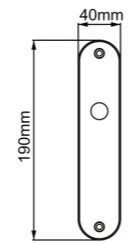

www.advance-hardware.com

www.advance-hardware.com