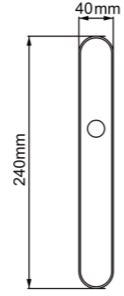

Diameter & Height
53mm, 8mm

Material
Stainless Steel

Rosete No.
SL21

Length & Height
55mm, 8mm

Material
Stainless Steel

Rosete No.
TL02

Diameter & Height
53mm, 10mm

Material
Steel

Rosete No.
TL03
Diameter & Height
50mm, 10mm
Material
Steel

Rosete No.
ZL03
Diameter & Height
50.5mm, 9.2mm
Material
Zinc

Rosete No.
ZL05
Diameter & Height
53.5mm, 11.5mm
Material
Zinc

www.advance-hardware.com

www.advance-hardware.com

Rosete No.
ZL09
Length & Height
52mm, 9.5mm
Material
Zinc

Rosete No.
ZL26
Diameter & Thickness
36mm, 3.5mm
Material
Zinc

Rosete No.
SY21
Material
Stainless Steel

A rosette with different holes

Plate No.
SB08
Material
Stainless Steel

www.advance-hardware.com

www.advance-hardware.com

Plate No.
SB09
Material
Stainless Steel

Plate No.
SB19
Material
Stainless Steel

Plate No.
SB20
Material
Stainless Steel