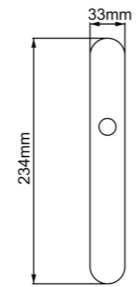

Plate No.
ZB10
Material
Zinc

Plate No.
ZB02

Material
Zinc

www.advance-hardware.com

www.advance-hardware.com