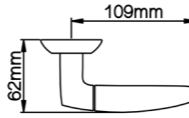

Lever No.
A038
Item No.
ZQ05A038

Lever No.
A069
Item No.
ZQ08A069

www.advance-hardware.com

www.advance-hardware.com