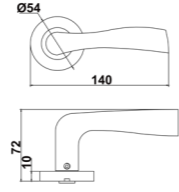

Lever No.
B114