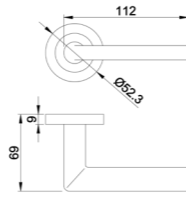

Lever No.
A095

Item No.
ZQ62A095

www.advance-hardware.com

www.advance-hardware.com