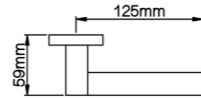

Lever No.
A083
Item No.
ZQ35A083

www.advance-hardware.com

www.advance-hardware.com