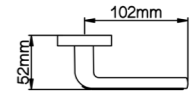

Lever No.
Z008
Item No.
ZQ03Z008