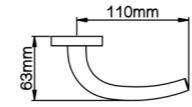

Lever No.
Z036
Item No.
ZQ03Z036

www.advance-hardware.com

www.advance-hardware.com