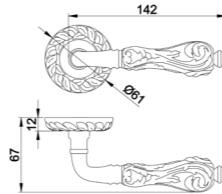

Lever No.
Z052
Item No.
ZQ48Z052

www.advance-hardware.com

www.advance-hardware.com