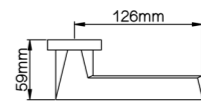

Lever No.
Z034
Item No.
ZQ35Z034

Lever No.
Z037
Item No.
ZQ03Z037