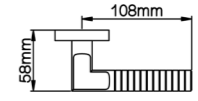

Lever No.
Z012
Item No.
ZQ03Z012

Lever No.
Z015
Item No.
ZQ05Z015