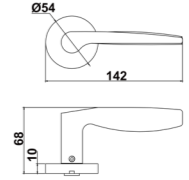

Lever No.
B116