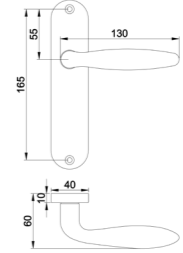

Lever No.
S021
Item No.
SD11S021