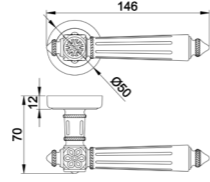

www.advance-hardware.com

www.advance-hardware.com