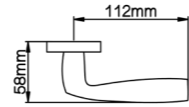

Lever No.
Z010
Item No.
ZQ03Z010

Lever No.
Z013
Item No.
ZQ03Z013

www.advance-hardware.com

www.advance-hardware.com