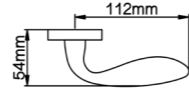

www.advance-hardware.com

www.advance-hardware.com