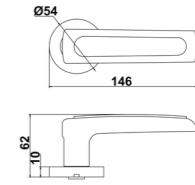

Lever No.
B131

www.advance-hardware.com

www.advance-hardware.com

Lever No.
B132

Lever No.
B135