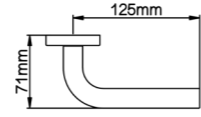

Lever No.
S002
Item No.
SQ02S002