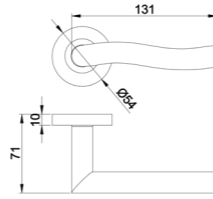

Lever No.
S013
Item No.
SQ02S013

Lever No.
S010

Item No.
SQ02S010