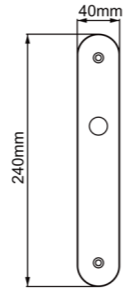

Plate No.
TB04
Material
Steel

www.advance-hardware.com

www.advance-hardware.com