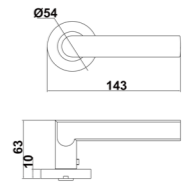

Lever No.
B024

www.advance-hardware.com

www.advance-hardware.com

Lever No.
B101

Lever No.
B103