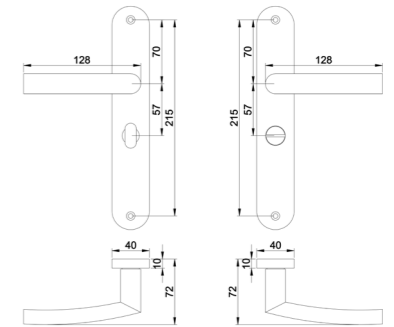

Lever No.
S021
Item No.
SD11S021