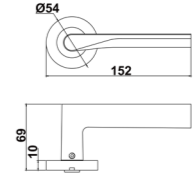

Lever No.
B145