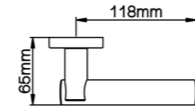

Lever No.
S014
Item No.
SQ02S014

Lever No.
B010

www.advance-hardware.com

www.advance-hardware.com