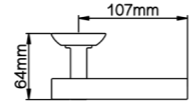

www.advance-hardware.com

www.advance-hardware.com