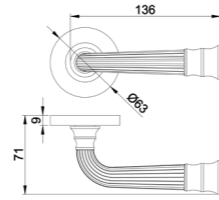

Lever No.
Z090

Item No.
ZQ69Z090