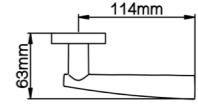

Lever No.
Z011
Item No.
ZQ03Z011