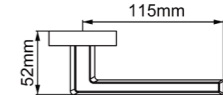

www.advance-hardware.com

www.advance-hardware.com