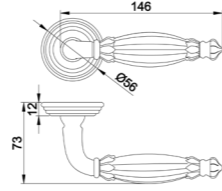

www.advance-hardware.com

www.advance-hardware.com

www.advance-hardware.com

www.advance-hardware.com