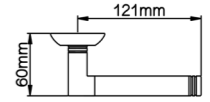

www.advance-hardware.com

www.advance-hardware.com