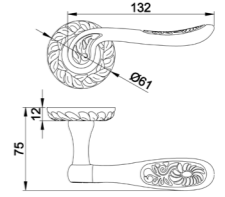

Lever No.
Z048
Item No.
ZQ48Z048