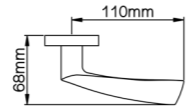

Lever No.
Z030
Item No.
ZQ03Z030

Lever No.
Z035
Item No.
ZQ36Z035

www.advance-hardware.com

www.advance-hardware.com