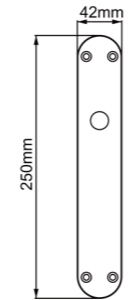

Plate No.
TB20
Material
Steel

www.advance-hardware.com

www.advance-hardware.com