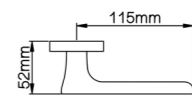

Lever No.
Z039
Item No.
ZQ03Z039