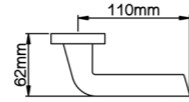

www.advance-hardware.com

www.advance-hardware.com