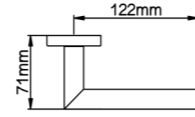

www.advance-hardware.com

www.advance-hardware.com