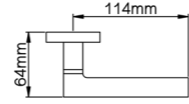

www.advance-hardware.com

www.advance-hardware.com