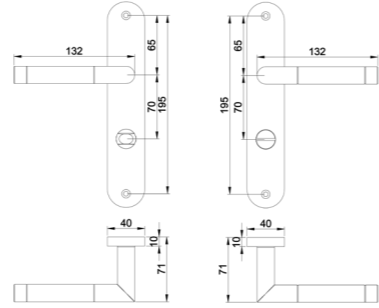

Lever No.
S012
Item No.
SB08S012