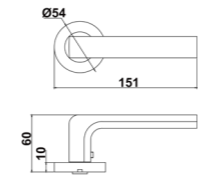

Lever No.
B152

www.advance-hardware.com

www.advance-hardware.com