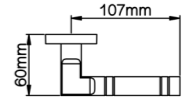

Lever No.
A047
Item No.
ZQ03A047