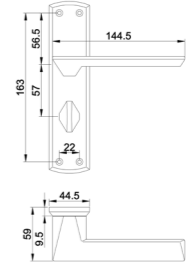

Lever No.
Z088

Item No.
ZB60Z088+ZC14