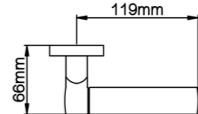

Lever No.
Z024
Item No.
ZQ09Z024

Lever No.
Z027
Item No.
ZQ03Z027