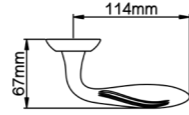

www.advance-hardware.com

www.advance-hardware.com