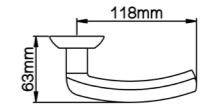

Lever No.
A008
Item No.
ZQ05A008