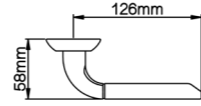

www.advance-hardware.com

www.advance-hardware.com