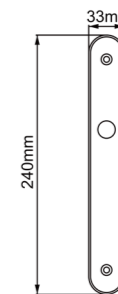

Diameter & Height
53mm, 8mm

Material
Stainless Steel

Rosete No.
SL21

Length & Height
55mm, 8mm

Material
Stainless Steel

Rosete No.
TL02

Diameter & Height
53mm, 10mm

Material
Steel

Rosete No.
TL03
Diameter & Height
50mm, 10mm
Material
Steel

Rosete No.
ZL03
Diameter & Height
50.5mm, 9.2mm
Material
Zinc

Rosete No.
ZL05
Diameter & Height
53.5mm, 11.5mm
Material
Zinc

www.advance-hardware.com

www.advance-hardware.com

Rosete No.
ZL09
Length & Height
52mm, 9.5mm
Material
Zinc

Rosete No.
ZL26
Diameter & Thickness
36mm, 3.5mm
Material
Zinc

Rosete No.
SY21
Material
Stainless Steel

A rosette with different holes

Material
Steel

www.advance-hardware.com

www.advance-hardware.com

Plate No.
TB16

Material
Steel

Plate No.
TB17

Material
Steel

Plate No.
TB18
Material
Steel