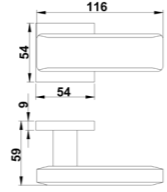

Lever No.
B127