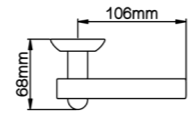

Lever No.
Z022
Item No.
ZQ05Z022

Lever No.
Z025
Item No.
ZQ05Z025