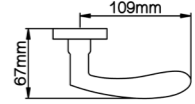

Lever No.
Z007
Item No.
ZQ03Z007