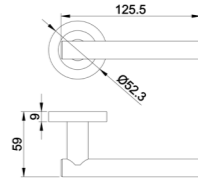

Lever No.
A093
Item No.
ZQ62A093