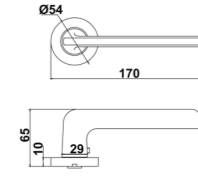

Lever No.
B109

www.advance-hardware.com

www.advance-hardware.com

Lever No.
B110

Lever No.
B111