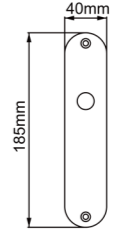

Diameter & Height
53mm, 8mm

Material
Stainless Steel

Rosete No.
SL21

Length & Height
55mm, 8mm

Material
Stainless Steel

Rosete No.
TL02

Diameter & Height
53mm, 10mm

Material
Steel

Rosete No.
TL03
Diameter & Height
50mm, 10mm
Material
Steel

Rosete No.
ZL03
Diameter & Height
50.5mm, 9.2mm
Material
Zinc

Rosete No.
ZL05
Diameter & Height
53.5mm, 11.5mm
Material
Zinc

www.advance-hardware.com

www.advance-hardware.com

Rosete No.
ZL09
Length & Height
52mm, 9.5mm
Material
Zinc

Rosete No.
ZL26
Diameter & Thickness
36mm, 3.5mm
Material
Zinc

Rosete No.
SY21
Material
Stainless Steel

A rosette with different holes

Plate No.
TB04
Material
Steel

www.advance-hardware.com

www.advance-hardware.com

Plate No.
TB05
Material
Steel

Plate No.
TB07
Material
Steel

Plate No.
TB12

Material
Steel

Plate No.
TB15