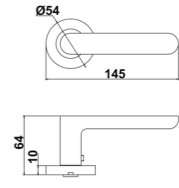

Lever No.
B107