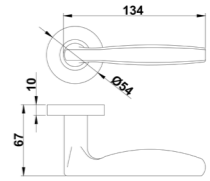

Lever No.
B138

www.advance-hardware.com

www.advance-hardware.com

Lever No.
B139

Lever No.
B140