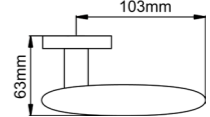

Lever No.
S004
Item No.
SQ02S004