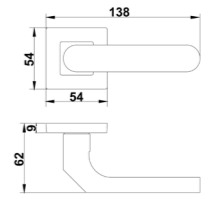

Lever No.
B160

www.advance-hardware.com

www.advance-hardware.com

Lever No.
B162

www.advance-hardware.com

www.advance-hardware.com