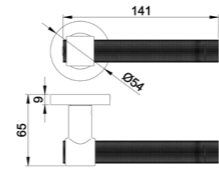

Lever No.
Z091

Item No.
ZQ08Z091

www.advance-hardware.com

www.advance-hardware.com