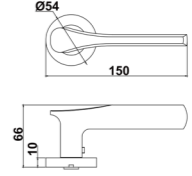

Lever No.
B140