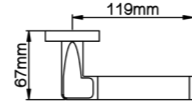

www.advance-hardware.com

www.advance-hardware.com