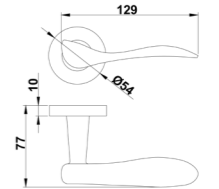

Lever No.
B127

www.advance-hardware.com

www.advance-hardware.com

Lever No.
B128

Lever No.
B129