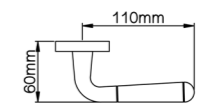

Lever No.
A017
Item No.
ZQ03A017