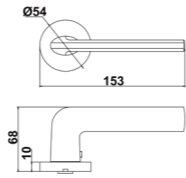

Lever No.
B141