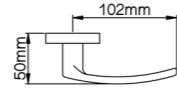

www.advance-hardware.com

www.advance-hardware.com