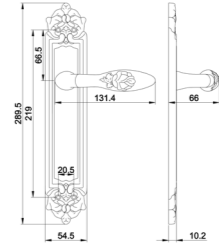

www.advance-hardware.com

www.advance-hardware.com

www.advance-hardware.com

www.advance-hardware.com