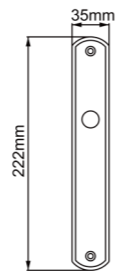

Diameter & Height
53mm, 8mm

Material
Stainless Steel

Rosete No.
SL21

Length & Height
55mm, 8mm

Material
Stainless Steel

Rosete No.
TL02

Diameter & Height
53mm, 10mm

Material
Steel

Rosete No.
TL03
Diameter & Height
50mm, 10mm
Material
Steel

Rosete No.
ZL03
Diameter & Height
50.5mm, 9.2mm
Material
Zinc

Rosete No.
ZL05
Diameter & Height
53.5mm, 11.5mm
Material
Zinc

www.advance-hardware.com

www.advance-hardware.com

Rosete No.
ZL09
Length & Height
52mm, 9.5mm
Material
Zinc

Rosete No.
ZL26
Diameter & Thickness
36mm, 3.5mm
Material
Zinc

Rosete No.
SY21
Material
Stainless Steel

A rosette with different holes

Plate No.
TB04
Material
Steel

www.advance-hardware.com

www.advance-hardware.com

Plate No.
TB05
Material
Steel

Plate No.
TB07
Material
Steel

Plate No.
TB12

Material
Steel

Plate No.
TB15