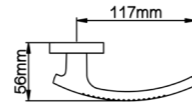

Lever No.
Z002
Item No.
ZQ03Z002

Lever No.
Z005
Item No.
ZQ03Z005

www.advance-hardware.com

www.advance-hardware.com