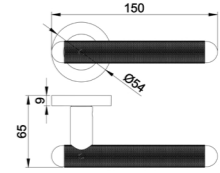

Lever No.
Z092

Item No.
ZQ08Z092