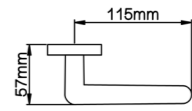

Lever No.
A012
Item No.
ZQ03A012