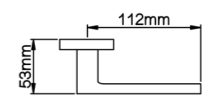

Lever No.
A079
Item No.
ZQ35A079

Lever No.
A084
Item No.
ZQ08A084