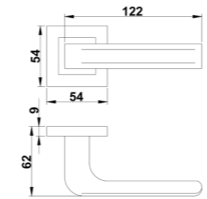

Lever No.
S009
Item No.
SD08S009

www.advance-hardware.com

www.advance-hardware.com