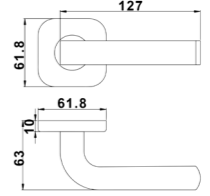

Lever No.
AQ91

Item No.
AQ91AL153