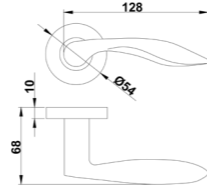

Lever No.
B160