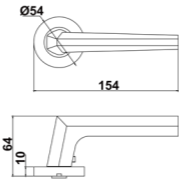

Lever No.
B117