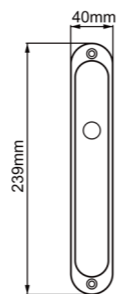

Plate No.
TB18
Material
Steel

Plate No.
TB15

Material
Steel

www.advance-hardware.com

www.advance-hardware.com