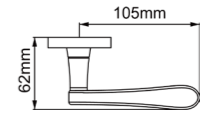

Lever No.
Z028
Item No.
ZQ03Z028

Lever No.
Z032
Item No.
ZQ35Z032