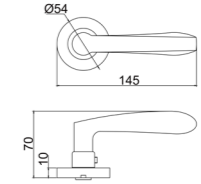

Lever No.
B125