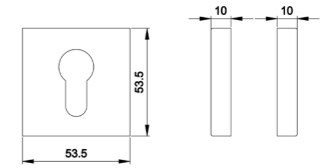

Material
Stainless Steel

Rosete No.
DMH-60214-7