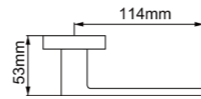

Lever No.
Z026
Item No.
ZQ03Z026

Lever No.
Z029
Item No.
ZQ03Z029