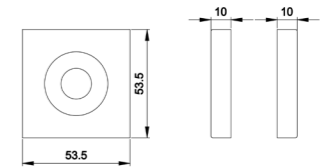

Material
Stainless Steel

Rosete No.
SL21