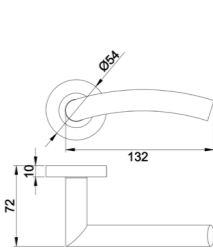

Lever No.
S015
Item No.
SQ02S015

Lever No.
S012

Item No.
SQ02S012