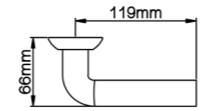

Lever No.
A014
Item No.
ZQ05A014

Lever No.
A018
Item No.
ZQ03A018

www.advance-hardware.com

www.advance-hardware.com