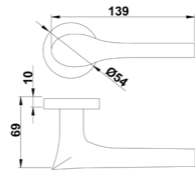

Lever No.
B130

www.advance-hardware.com

www.advance-hardware.com