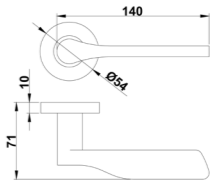

Lever No.
B162