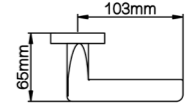

Lever No.
Z016
Item No.
ZQ03Z016

Lever No.
Z019
Item No.
ZQ05Z019