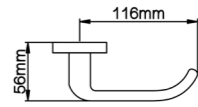

Lever No.
Z004
Item No.
ZQ03Z004