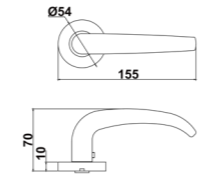

Lever No.
B113