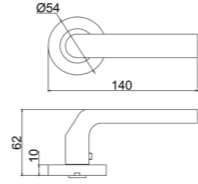

Lever No.
B119