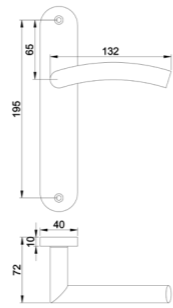

www.advance-hardware.com

www.advance-hardware.com