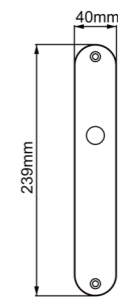

Diameter & Height
53mm, 8mm

Material
Stainless Steel

Rosete No.
SL21

Length & Height
55mm, 8mm

Material
Stainless Steel

Rosete No.
TL02

Diameter & Height
53mm, 10mm

Material
Steel

Rosete No.
TL03
Diameter & Height
50mm, 10mm
Material
Steel

Rosete No.
ZL03
Diameter & Height
50.5mm, 9.2mm
Material
Zinc

Rosete No.
ZL05
Diameter & Height
53.5mm, 11.5mm
Material
Zinc

www.advance-hardware.com

www.advance-hardware.com

Rosete No.
ZL09
Length & Height
52mm, 9.5mm
Material
Zinc

Rosete No.
ZL26
Diameter & Thickness
36mm, 3.5mm
Material
Zinc

Rosete No.
SY21
Material
Stainless Steel

A rosette with different holes

Material
Steel

www.advance-hardware.com

www.advance-hardware.com

Plate No.
TB16

Material
Steel

Plate No.
TB17

Material
Steel

Plate No.
TB18
Material
Steel