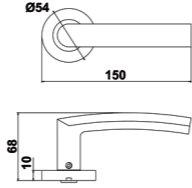

Lever No.
B024