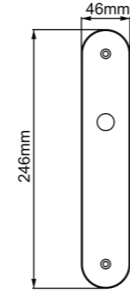

Diameter & Height
53mm, 8mm

Material
Stainless Steel

Rosete No.
SL21

Length & Height
55mm, 8mm

Material
Stainless Steel

Rosete No.
TL02

Diameter & Height
53mm, 10mm

Material
Steel

Rosete No.
TL03
Diameter & Height
50mm, 10mm
Material
Steel

Rosete No.
ZL03
Diameter & Height
50.5mm, 9.2mm
Material
Zinc

Rosete No.
ZL05
Diameter & Height
53.5mm, 11.5mm
Material
Zinc

www.advance-hardware.com

www.advance-hardware.com

Rosete No.
ZL09
Length & Height
52mm, 9.5mm
Material
Zinc

Rosete No.
ZL26
Diameter & Thickness
36mm, 3.5mm
Material
Zinc

Rosete No.
SY21
Material
Stainless Steel

A rosette with different holes

www.advance-hardware.com

Rosete No.
DMH-60214-5

Material
Stainless Steel

Rosete No.
DMH-60214-7

Material
Stainless Steel

Rosete No.
SL21

Material
Stainless Steel

Plate No.
SB07
Material
Stainless Steel