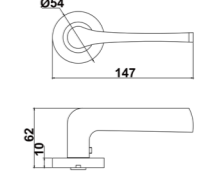

Lever No.
B111