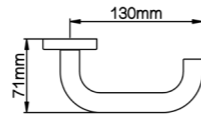

Lever No.
S003
Item No.
SQ02S003

www.advance-hardware.com

www.advance-hardware.com