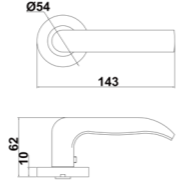

Lever No.
B105P