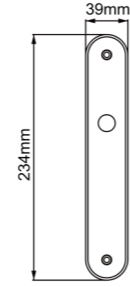

Rosete No.
TL03
Diameter & Height
50mm, 10mm
Material
Steel

Rosete No.
ZL03
Diameter & Height
50.5mm, 9.2mm
Material
Zinc

Rosete No.
ZL05
Diameter & Height
53.5mm, 11.5mm
Material
Zinc

www.advance-hardware.com

www.advance-hardware.com

Rosete No.
ZL09
Length & Height
52mm, 9.5mm
Material
Zinc

Rosete No.
ZL26
Diameter & Thickness
36mm, 3.5mm
Material
Zinc

Rosete No.
SY21
Material
Stainless Steel

A rosette with different holes

Plate No.
TB20
Material
Steel

www.advance-hardware.com

www.advance-hardware.com

Plate No.
TB21
Material
Steel

Plate No.
TB22
Material
Steel

Plate No.
ZB01

Material
Zinc

Plate No.
ZB02

Material
Zinc

www.advance-hardware.com

www.advance-hardware.com

Plate No.
ZB06

Material
Zinc

Plate No.
ZB07

Material
Zinc

Plate No.
ZB10
Material
Zinc