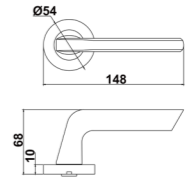

Lever No.
B114

www.advance-hardware.com

www.advance-hardware.com

Lever No.
B115

Lever No.
B116