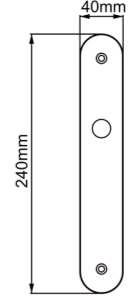

Diameter & Height
53mm, 8mm

Material
Stainless Steel

Rosete No.
SL21

Length & Height
55mm, 8mm

Material
Stainless Steel

Rosete No.
TL02

Diameter & Height
53mm, 10mm

Material
Steel

Rosete No.
TL03
Diameter & Height
50mm, 10mm
Material
Steel

Rosete No.
ZL03
Diameter & Height
50.5mm, 9.2mm
Material
Zinc

Rosete No.
ZL05
Diameter & Height
53.5mm, 11.5mm
Material
Zinc

www.advance-hardware.com

www.advance-hardware.com

Rosete No.
ZL09
Length & Height
52mm, 9.5mm
Material
Zinc

Rosete No.
ZL26
Diameter & Thickness
36mm, 3.5mm
Material
Zinc

Rosete No.
SY21
Material
Stainless Steel

A rosette with different holes

Plate No.
TB20
Material
Steel

www.advance-hardware.com

www.advance-hardware.com

Plate No.
TB21
Material
Steel

Plate No.
TB22
Material
Steel

Plate No.
ZB01

Material
Zinc

Plate No.
ZB02