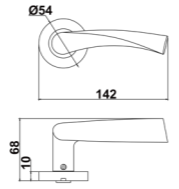

Lever No.
B108