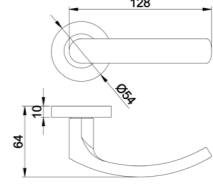

Lever No.
S011

Item No.
SQ02S011