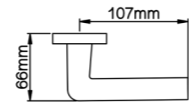

Lever No.
A070
Item No.
ZQ08A070

Lever No.
A082
Item No.
ZQ08A082

www.advance-hardware.com

www.advance-hardware.com