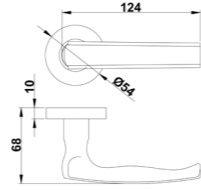

Lever No.
B131