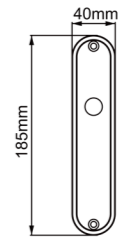

Diameter & Height
53mm, 8mm

Material
Stainless Steel

Rosete No.
SL21

Length & Height
55mm, 8mm

Material
Stainless Steel

Rosete No.
TL02

Diameter & Height
53mm, 10mm

Material
Steel

Rosete No.
TL03
Diameter & Height
50mm, 10mm
Material
Steel

Rosete No.
ZL03
Diameter & Height
50.5mm, 9.2mm
Material
Zinc

Rosete No.
ZL05
Diameter & Height
53.5mm, 11.5mm
Material
Zinc

www.advance-hardware.com

www.advance-hardware.com

Rosete No.
ZL09
Length & Height
52mm, 9.5mm
Material
Zinc

Rosete No.
ZL26
Diameter & Thickness
36mm, 3.5mm
Material
Zinc

Rosete No.
SY21
Material
Stainless Steel

A rosette with different holes

Plate No.
TB20
Material
Steel

www.advance-hardware.com

www.advance-hardware.com

Plate No.
TB21
Material
Steel

Plate No.
TB22
Material
Steel

Plate No.
ZB01

Material
Zinc

Plate No.
ZB02