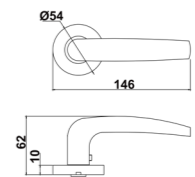

Lever No.
B161