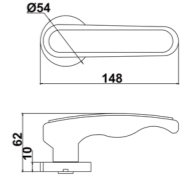

Lever No.
B135