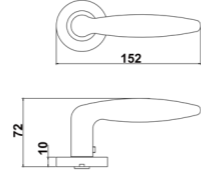

Lever No.
B109