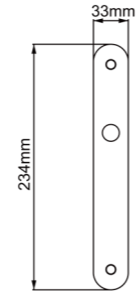

Diameter & Height
53mm, 8mm

Material
Stainless Steel

Rosete No.
SL21

Length & Height
55mm, 8mm

Material
Stainless Steel

Rosete No.
TL02

Diameter & Height
53mm, 10mm

Material
Steel

Rosete No.
TL03
Diameter & Height
50mm, 10mm
Material
Steel

Rosete No.
ZL03
Diameter & Height
50.5mm, 9.2mm
Material
Zinc

Rosete No.
ZL05
Diameter & Height
53.5mm, 11.5mm
Material
Zinc

www.advance-hardware.com

www.advance-hardware.com

Rosete No.
ZL09
Length & Height
52mm, 9.5mm
Material
Zinc

Rosete No.
ZL26
Diameter & Thickness
36mm, 3.5mm
Material
Zinc

Rosete No.
SY21
Material
Stainless Steel

A rosette with different holes

Plate No.
TB20
Material
Steel

www.advance-hardware.com

www.advance-hardware.com

Plate No.
TB21
Material
Steel

Plate No.
TB22
Material
Steel

Plate No.
ZB01

Material
Zinc

Plate No.
ZB02