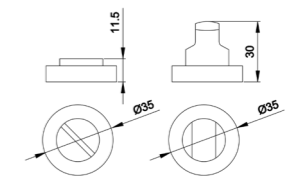

Rosette No.
WC-Ø35
Material
Stainless Steel