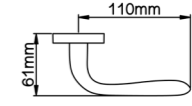

www.advance-hardware.com

www.advance-hardware.com