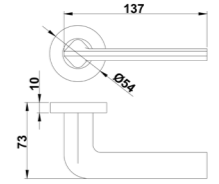

Lever No.
B129