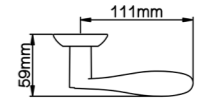

www.advance-hardware.com

www.advance-hardware.com