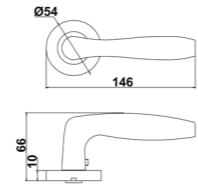

Lever No.
B126

www.advance-hardware.com

www.advance-hardware.com