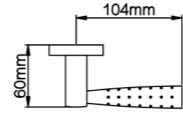

www.advance-hardware.com

www.advance-hardware.com