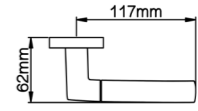

www.advance-hardware.com

www.advance-hardware.com