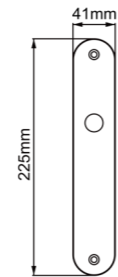

Plate No.
SB08
Material
Stainless Steel

www.advance-hardware.com

www.advance-hardware.com