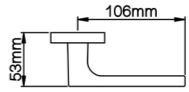

Lever No.
A067
Item No.
SQ21A067

Lever No.
A078
Item No.
ZQ35A078