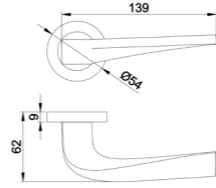

Lever No.
Z045
Item No.
ZQ47Z045

Lever No.
Z087

Item No.
ZQ08Z087