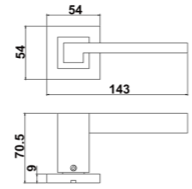

Lever No.
B104