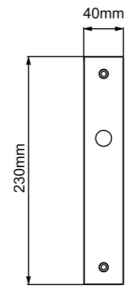

Diameter & Height
53mm, 8mm

Material
Stainless Steel

Rosete No.
SL21

Length & Height
55mm, 8mm

Material
Stainless Steel

Rosete No.
TL02

Diameter & Height
53mm, 10mm

Material
Steel

Rosete No.
TL03
Diameter & Height
50mm, 10mm
Material
Steel

Rosete No.
ZL03
Diameter & Height
50.5mm, 9.2mm
Material
Zinc

Rosete No.
ZL05
Diameter & Height
53.5mm, 11.5mm
Material
Zinc

www.advance-hardware.com

www.advance-hardware.com

Rosete No.
ZL09
Length & Height
52mm, 9.5mm
Material
Zinc

Rosete No.
ZL26
Diameter & Thickness
36mm, 3.5mm
Material
Zinc

Rosete No.
SY21
Material
Stainless Steel

A rosette with different holes

Material
Zinc

www.advance-hardware.com

www.advance-hardware.com

Plate No.
ZB06

Material
Zinc

Plate No.
ZB07

Material
Zinc

Plate No.
ZB10
Material
Zinc