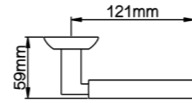

Lever No.
Z014
Item No.
ZQ05Z014

Lever No.
Z017
Item No.
ZQ03Z017

www.advance-hardware.com

www.advance-hardware.com