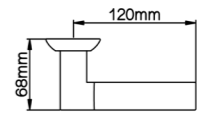

Lever No.
Z020
Item No.
ZQ05Z020

Lever No.
Z023
Item No.
ZQ05Z023