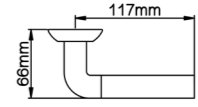

www.advance-hardware.com

www.advance-hardware.com