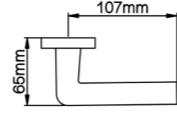

www.advance-hardware.com

www.advance-hardware.com